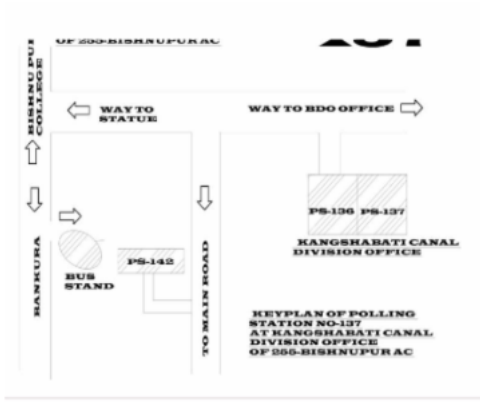

Nazri Naksha

Google Map View