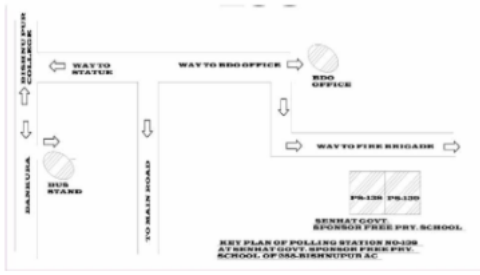

Nazri Naksha

Google Map View