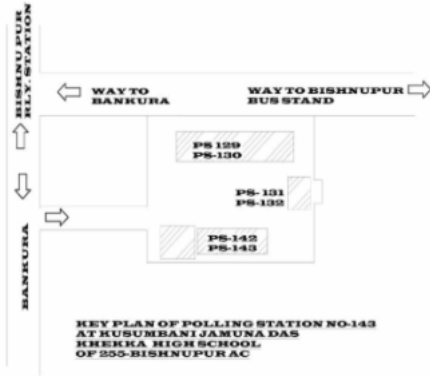

Nazri Naksha

Google Map View