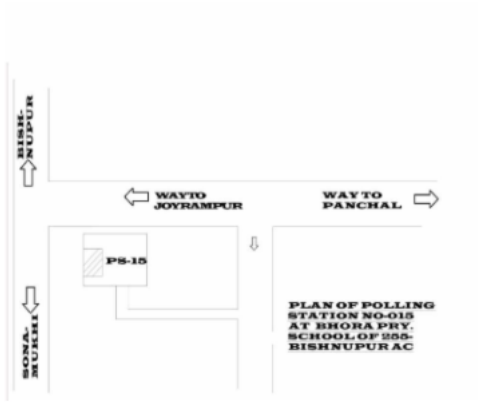

Nazri Naksha

Google Map View