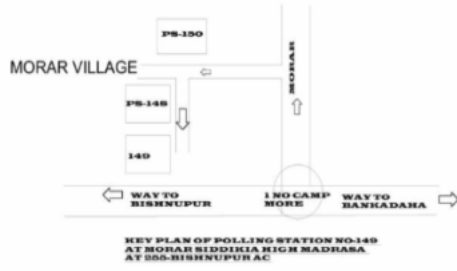

Nazri Naksha

Google Map View