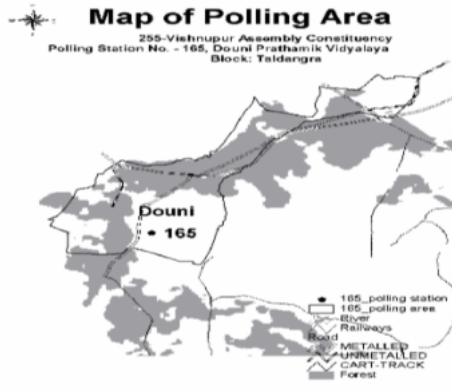

Nazri Naksha

Google Map View