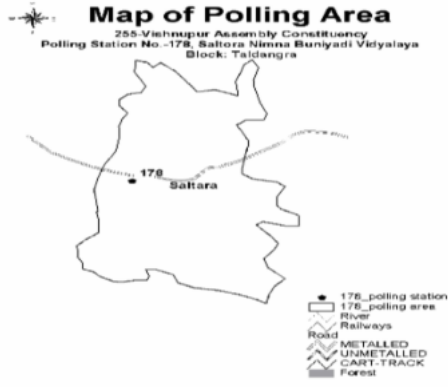

Nazri Naksha

Google Map View