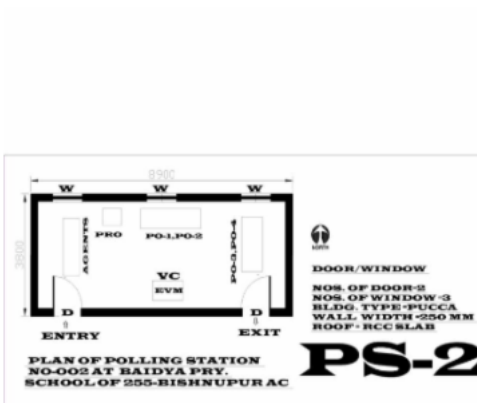

Nazri Naksha

Google Map View

Polling Station Building Front View

Polling Station Front View

Cad View

Key MAP View