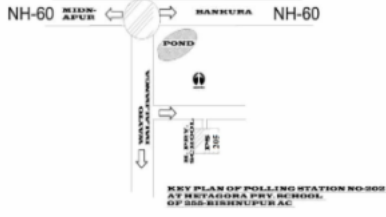

Nazri Naksha

Google Map View