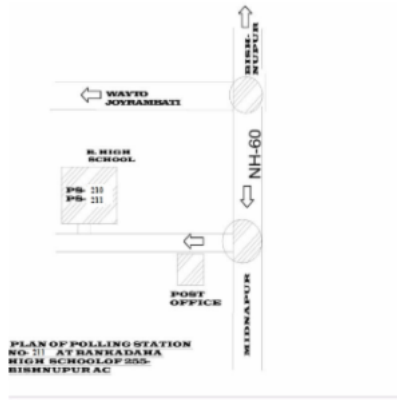

Nazri Naksha

Google Map View