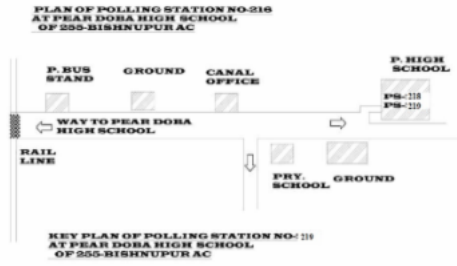

Nazri Naksha

Google Map View