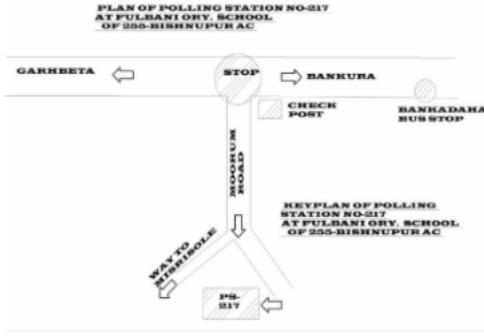

Nazri Naksha

Google Map View