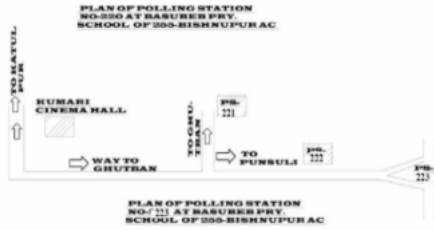

Nazri Naksha

Google Map View