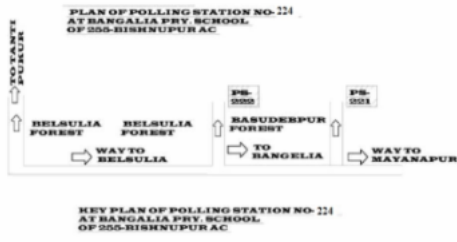

Nazri Naksha

Google Map View