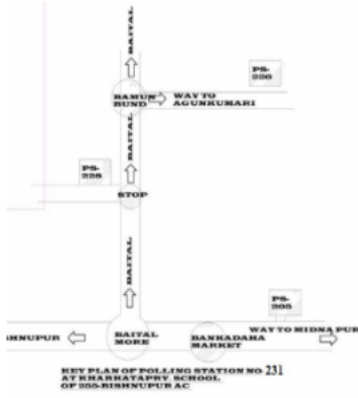

Nazri Naksha

Google Map View