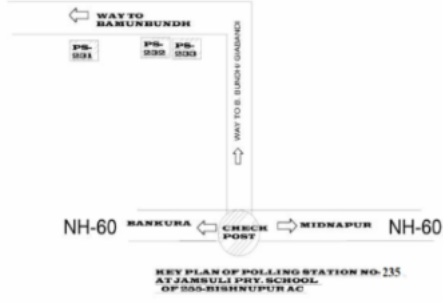

Nazri Naksha

Google Map View