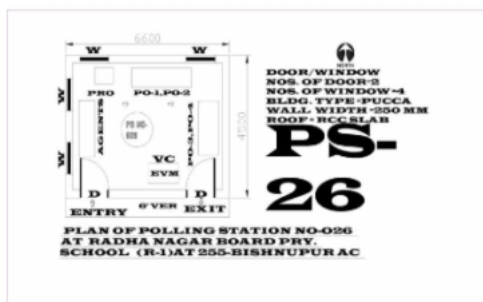

Nazri Naksha

Cad View

Key MAP View