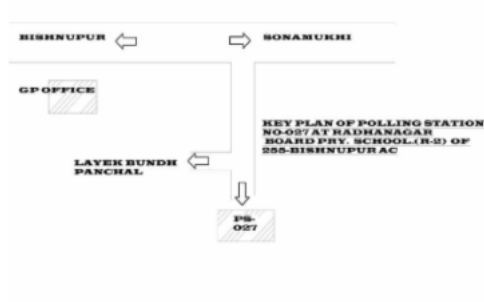

Nazri Naksha

Google Map View