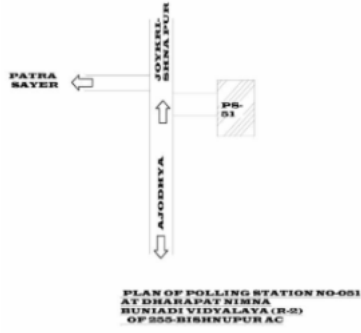

Nazri Naksha

Google Map View