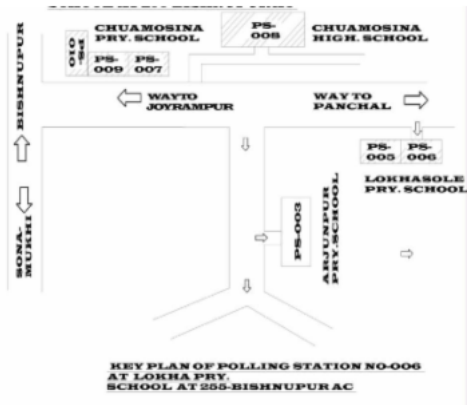

Nazri Naksha

Google Map View