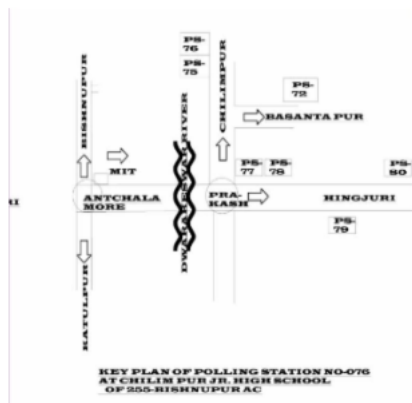

Nazri Naksha

Google Map View