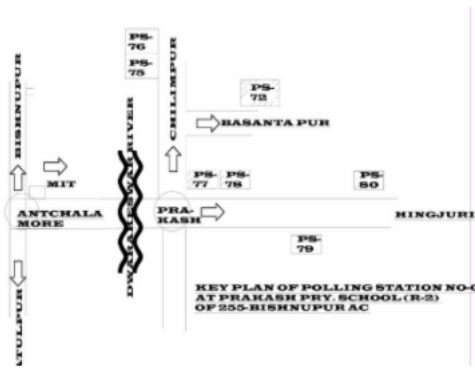

Nazri Naksha

Google Map View