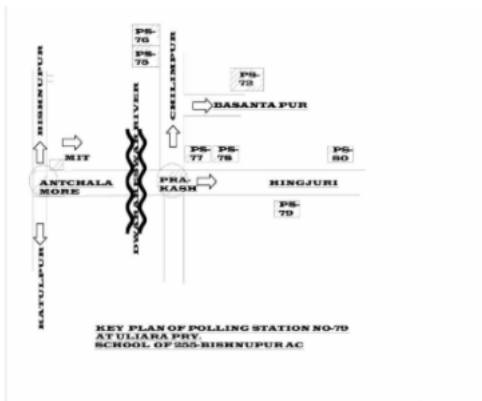

Nazri Naksha

Google Map View