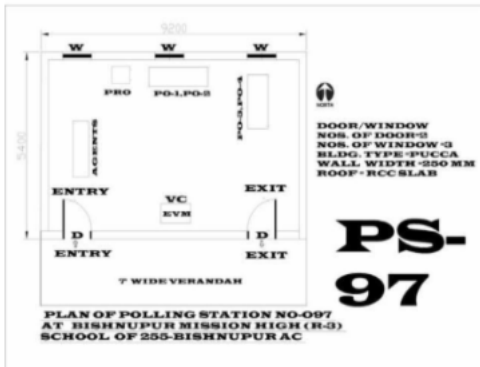

Nazri Naksha

Google Map View

Polling Station Building Front View

Polling Station Front View

Cad View

Key MAP View