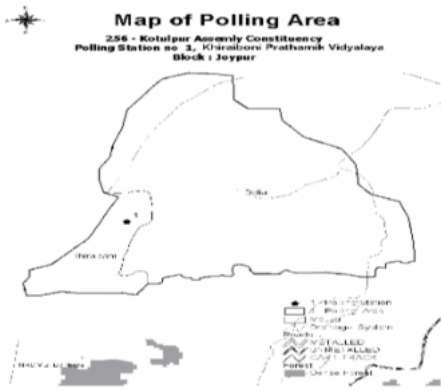

Nazri Naksha

Google Map View