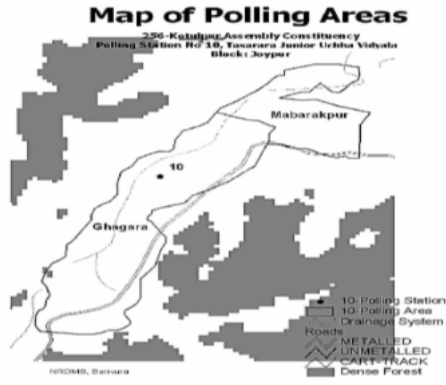

Nazri Naksha

Google Map View