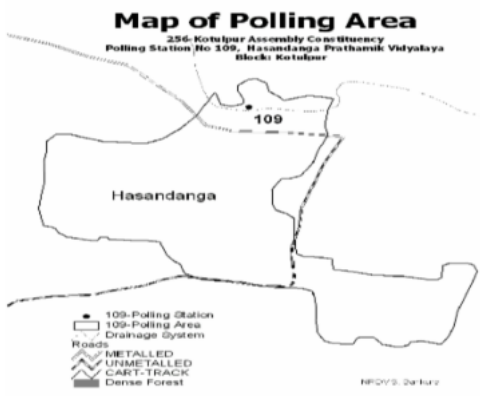

Nazri Naksha

Google Map View