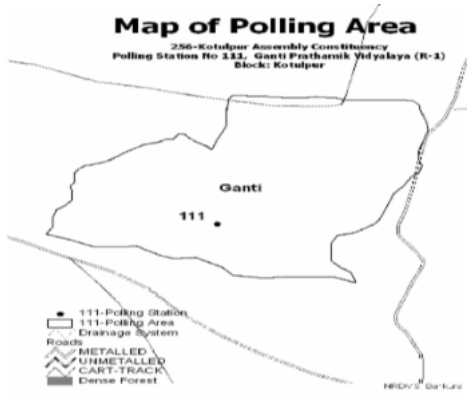

Nazri Naksha

Google Map View