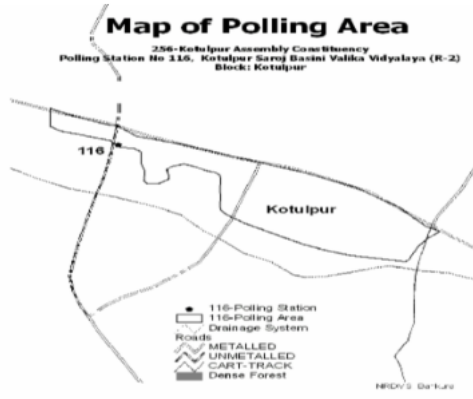

Nazri Naksha

Google Map View