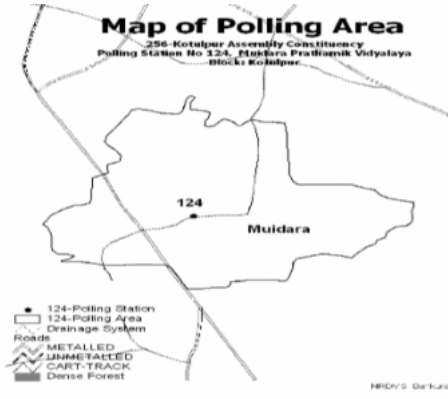

Nazri Naksha

Google Map View