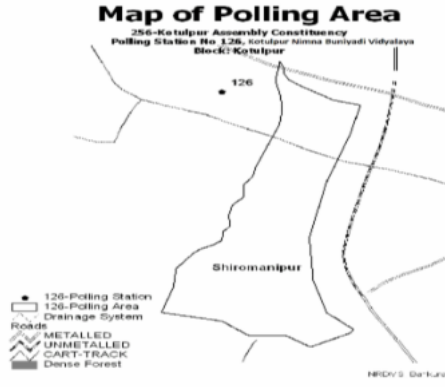

Nazri Naksha

Google Map View