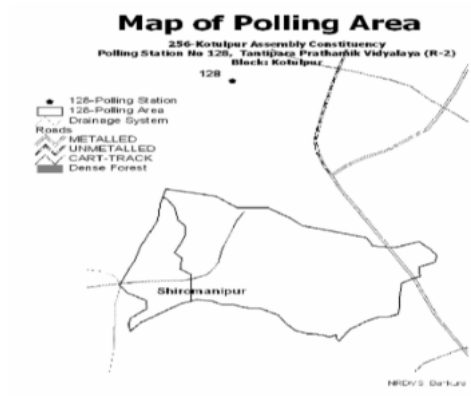

Nazri Naksha

Google Map View