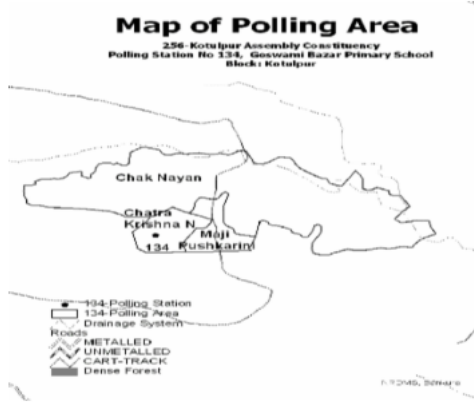

Nazri Naksha

Google Map View