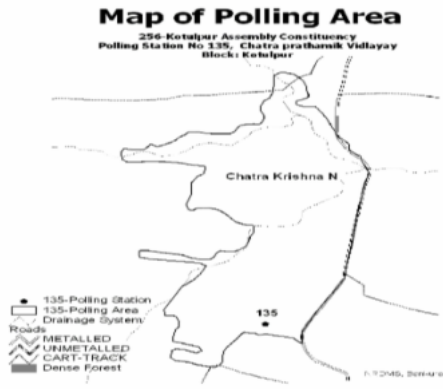

Nazri Naksha

Google Map View