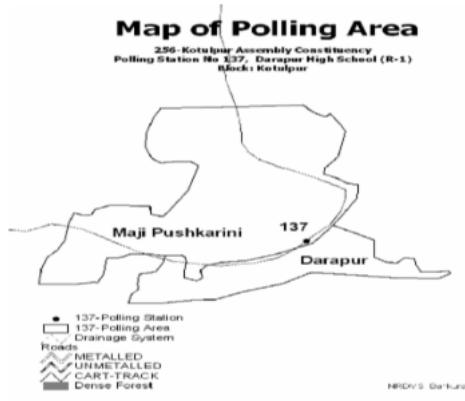

Nazri Naksha

Google Map View