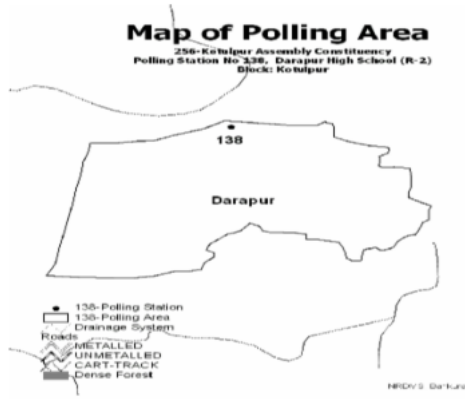

Nazri Naksha

Google Map View