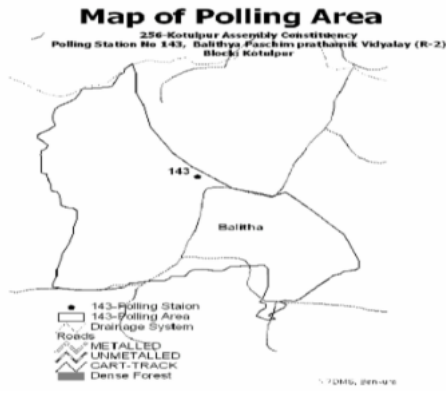

Nazri Naksha

Google Map View