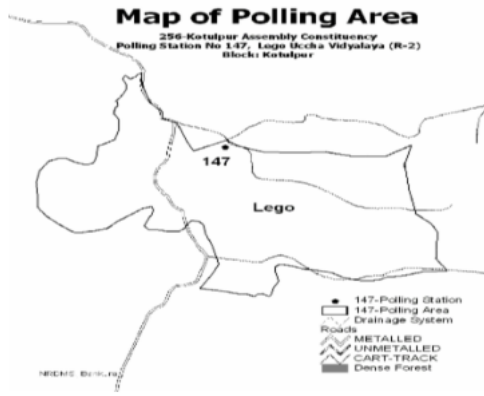

Nazri Naksha

Google Map View