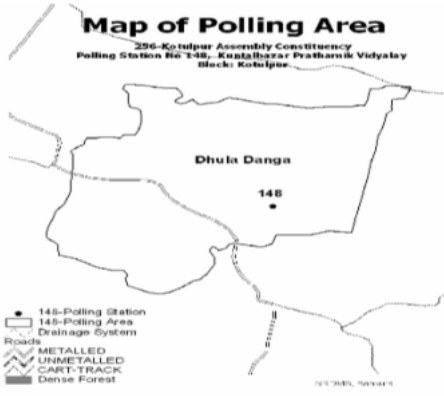

Nazri Naksha

Google Map View