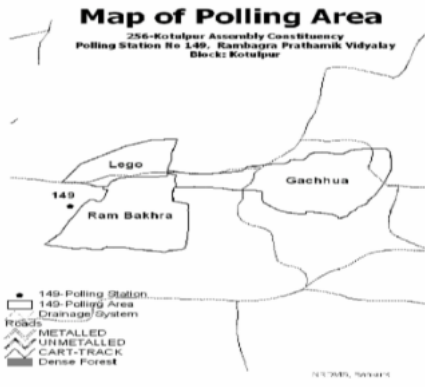

Nazri Naksha

Google Map View