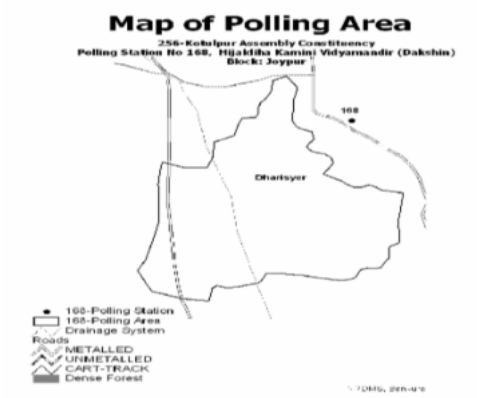

Nazri Naksha

Google Map View