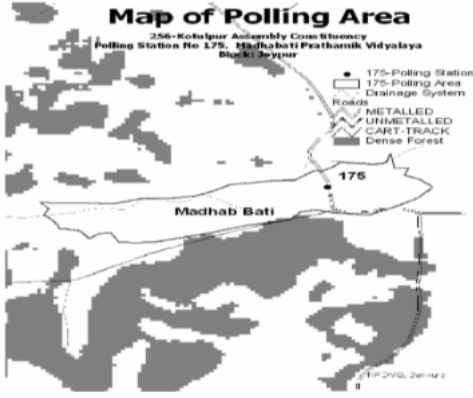

Nazri Naksha

Google Map View