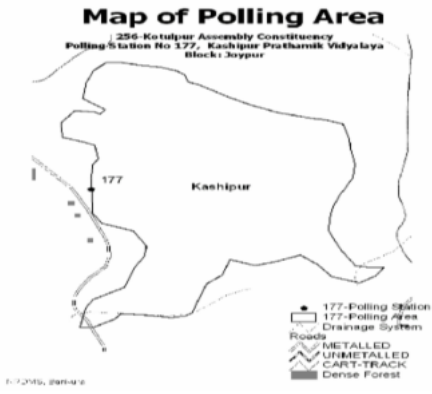

Nazri Naksha

Google Map View