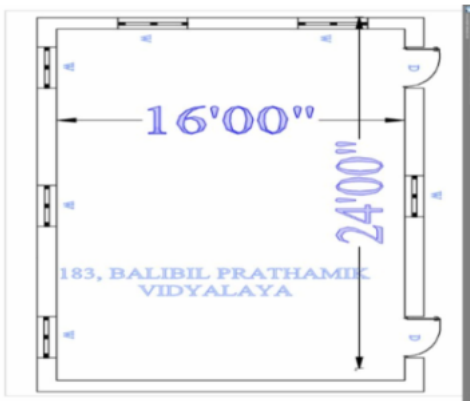

Nazri Naksha

Google Map View

Polling Station Building Front View

Polling Station Front View

Cad View

Key MAP View