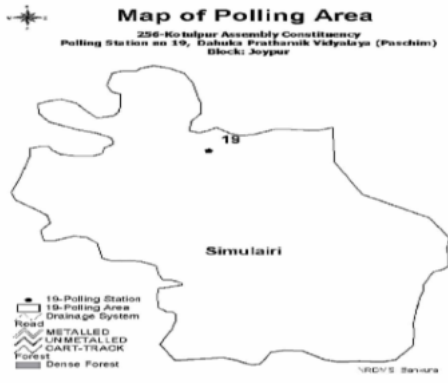

Nazri Naksha

Google Map View