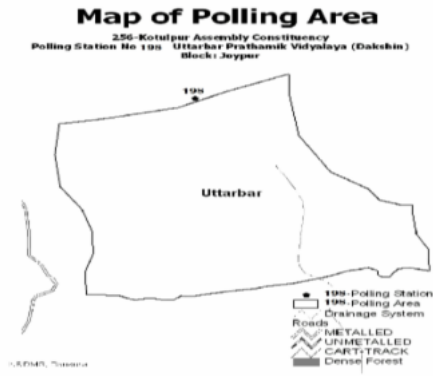

Nazri Naksha

Google Map View