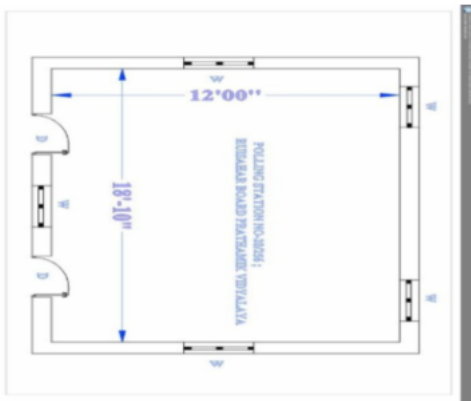

Nazri Naksha

Google Map View

Polling Station Building Front View

Polling Station Front View

Cad View

Key MAP View