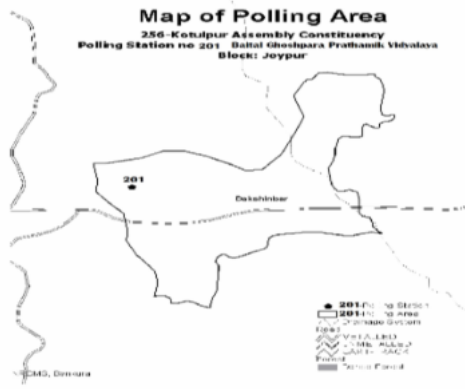

Nazri Naksha

Google Map View