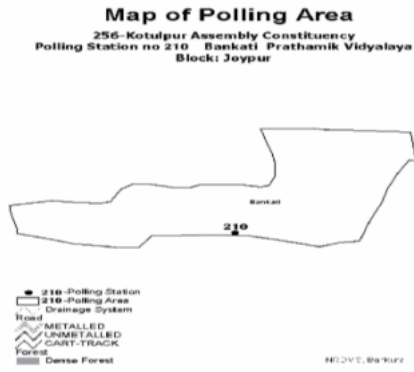

Nazri Naksha

Google Map View