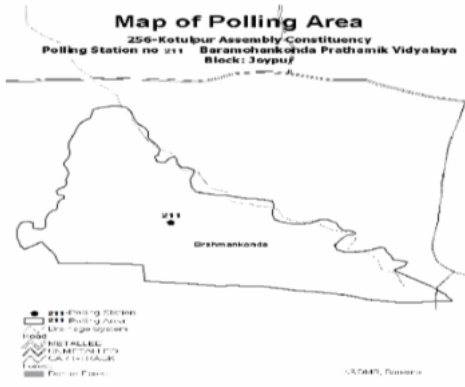

Nazri Naksha

Google Map View